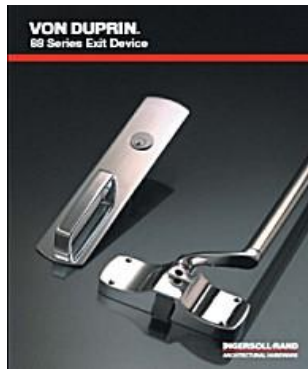

Dog (Dogging) Key Sizes

Corbin Russwin

Dog Key, for Corbin Russwin 5/32"

Dog Key, for Corbin Russwin 3/16"

Adams Rite

Dog Key Metal, 5/32 Fits 8400 End Cap

Dog Key, Metal Hex 1/8"

Monarch

Dog Key, for Monarch 7/32

Von Duprin

Dog Key, for Von Duprin 7/32" (222)

Dog Key, F/Von Duprin 5/32

Dog Screw, 88 (2 pack)

Dog Screw, 55 Series (2 pack)

Dor-o-matic

Dog Key, for Dor-O-Matic 7/32

Jackson

Dog Assembly, F/1200 Series 1/8

Picture of panic device for door

20 is a dog key screw

Dog Keys for Panic Door Hdw.pdf

Monarch dog key

Adams Rite dog key

Dor-o-matic dog key

Corbin Russwin dog key