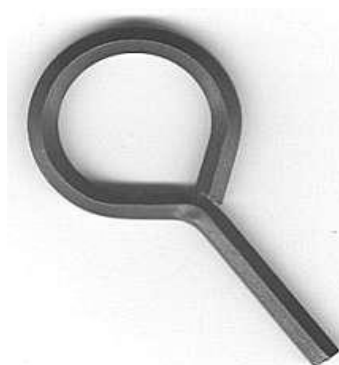

Dog (Dogging) Key Sizes

Corbin Russwin

Dog Key, for Corbin Russwin 5/32"

Dog Key, for Corbin Russwin 3/16"

Adams Rite

Dog Key Metal, 5/32 Fits 8400 End Cap

Dog Key, Metal Hex 1/8"

Monarch

Dog Key, for Monarch 7/32

Von Duprin

Dog Key, for Von Duprin 7/32" (222)

Dog Key, F/Von Duprin 5/32

Dog Screw, 88 (2 pack)

Dog Screw, 55 Series (2 pack)

Dor-o-matic

Dog Key, for Dor-O-Matic 7/32

Jackson

Dog Assembly, F/1200 Series 1/8

Picture of panic device for door

20 is a dog key screw

Dog Keys for Panic Door Hdw.pdf

Monarch dog key

Adams Rite dog key

Dor-o-matic dog key