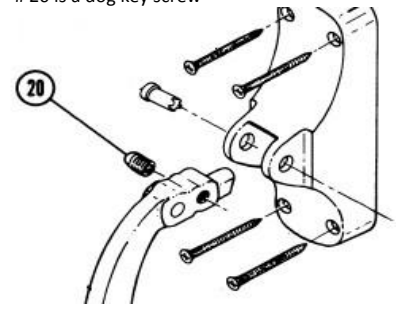

Dog (Dogging) Key Sizes

Corbin Russwin

Dog Key, for Corbin Russwin 5/32"

Dog Key, for Corbin Russwin 3/16"

Adams Rite

Dog Key Metal, 5/32 Fits 8400 End Cap

Dog Key, Metal Hex 1/8"

Monarch

Dog Key, for Monarch 7/32

Von Duprin

Dog Key, for Von Duprin 7/32" (222)

Dog Key, F/Von Duprin 5/32

Dog Screw, 88 (2 pack)

Dog Screw, 55 Series (2 pack)

Dor-o-matic

Dog Key, for Dor-O-Matic 7/32

Jackson

Dog Assembly, F/1200 Series 1/8

Picture of panic device for door

20 is a dog key screw

Dog Keys for Panic Door Hdw.pdf

Monarch dog key

Adams Rite dog key

Dor-o-matic dog key